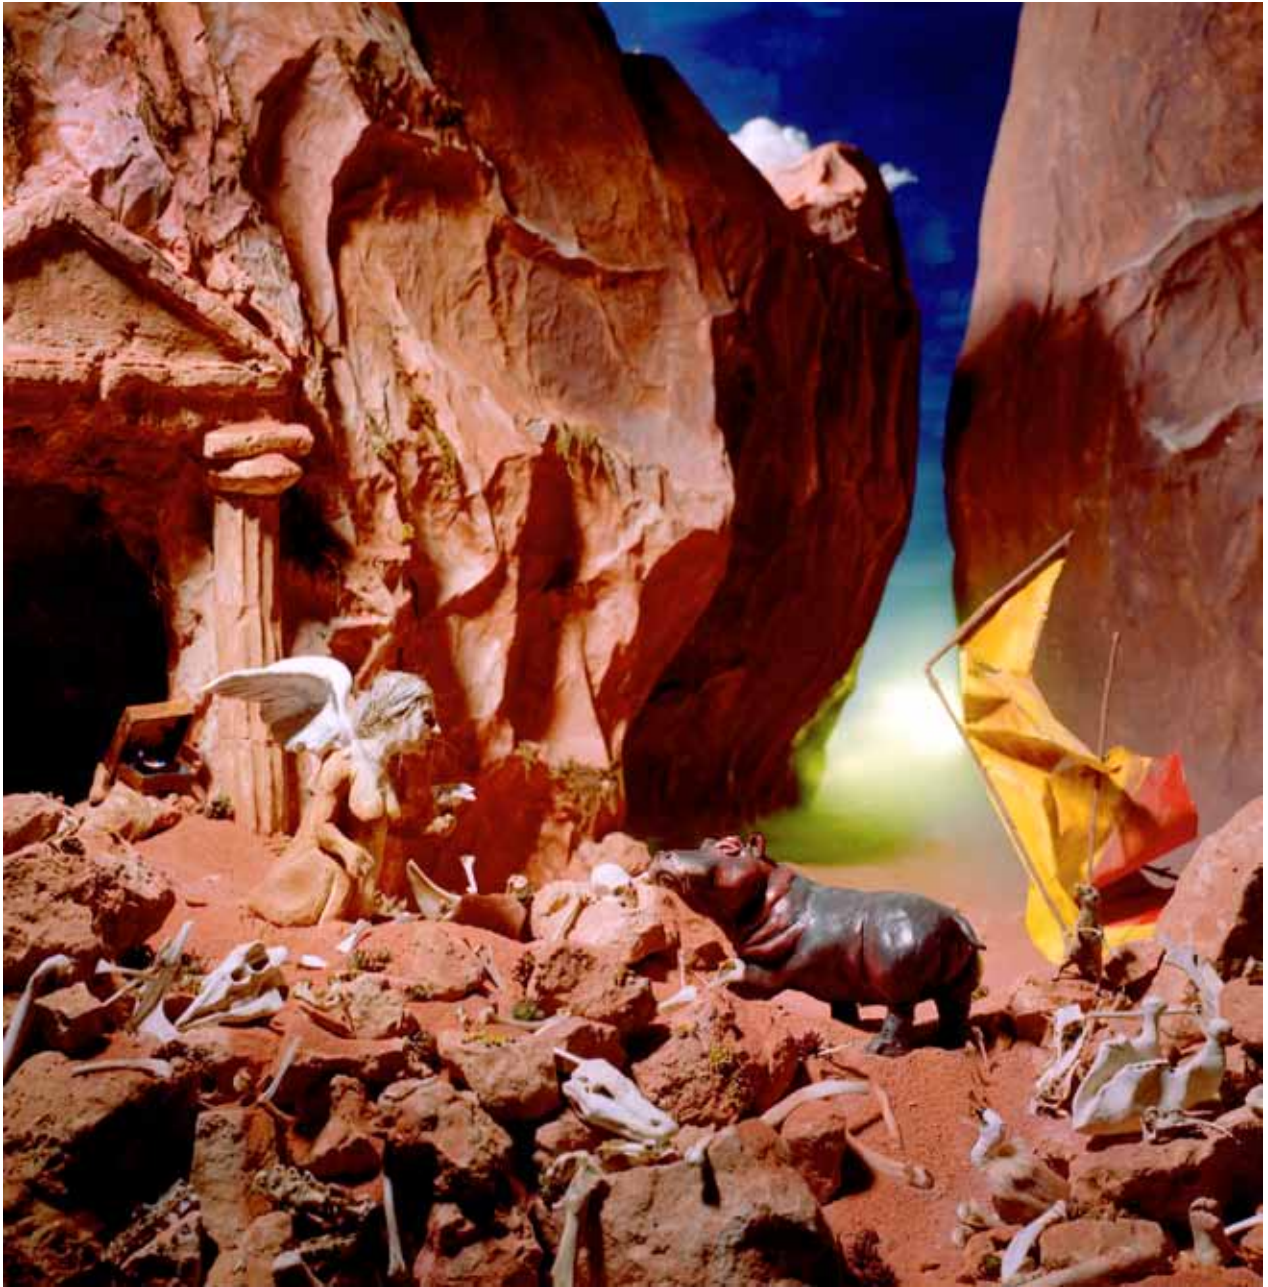

Sphinx
2000

Colour photograph
100 x 100 cm - 50 x 50 cm
Edition of 15

The Awakening Conscience 2010

Colour photograph
100 x 120 cm - 50 x 60 cm
Edition of 15

Vivian van Blerk

vivianvanblerk@gmail.com

<http://www.vivianvanblerk.com/>